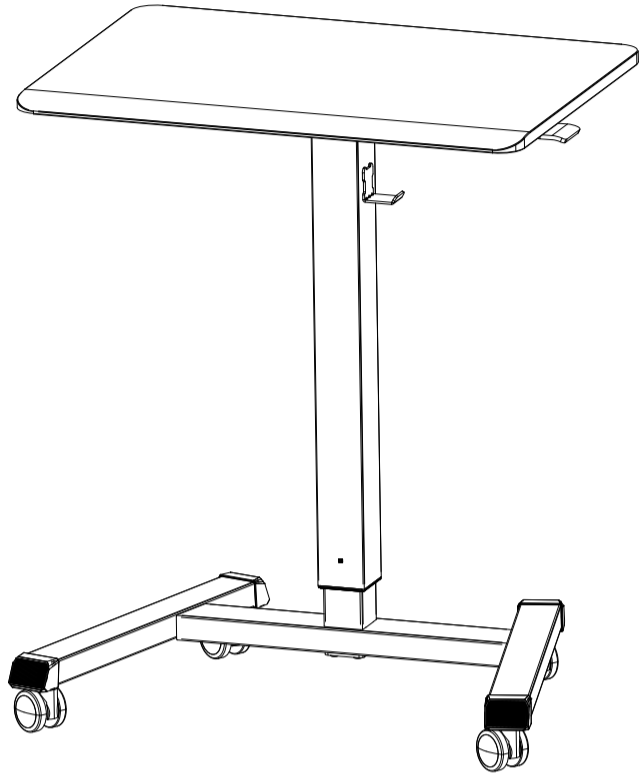

BONTEC

LAPTOP CART

min 730mm
max 1130mm

MWS03-BL/MWS03-WH

★ Thank you for choosing our products please read the instructions carefully before installation, and please keep the instructions properly

Tips and tricks