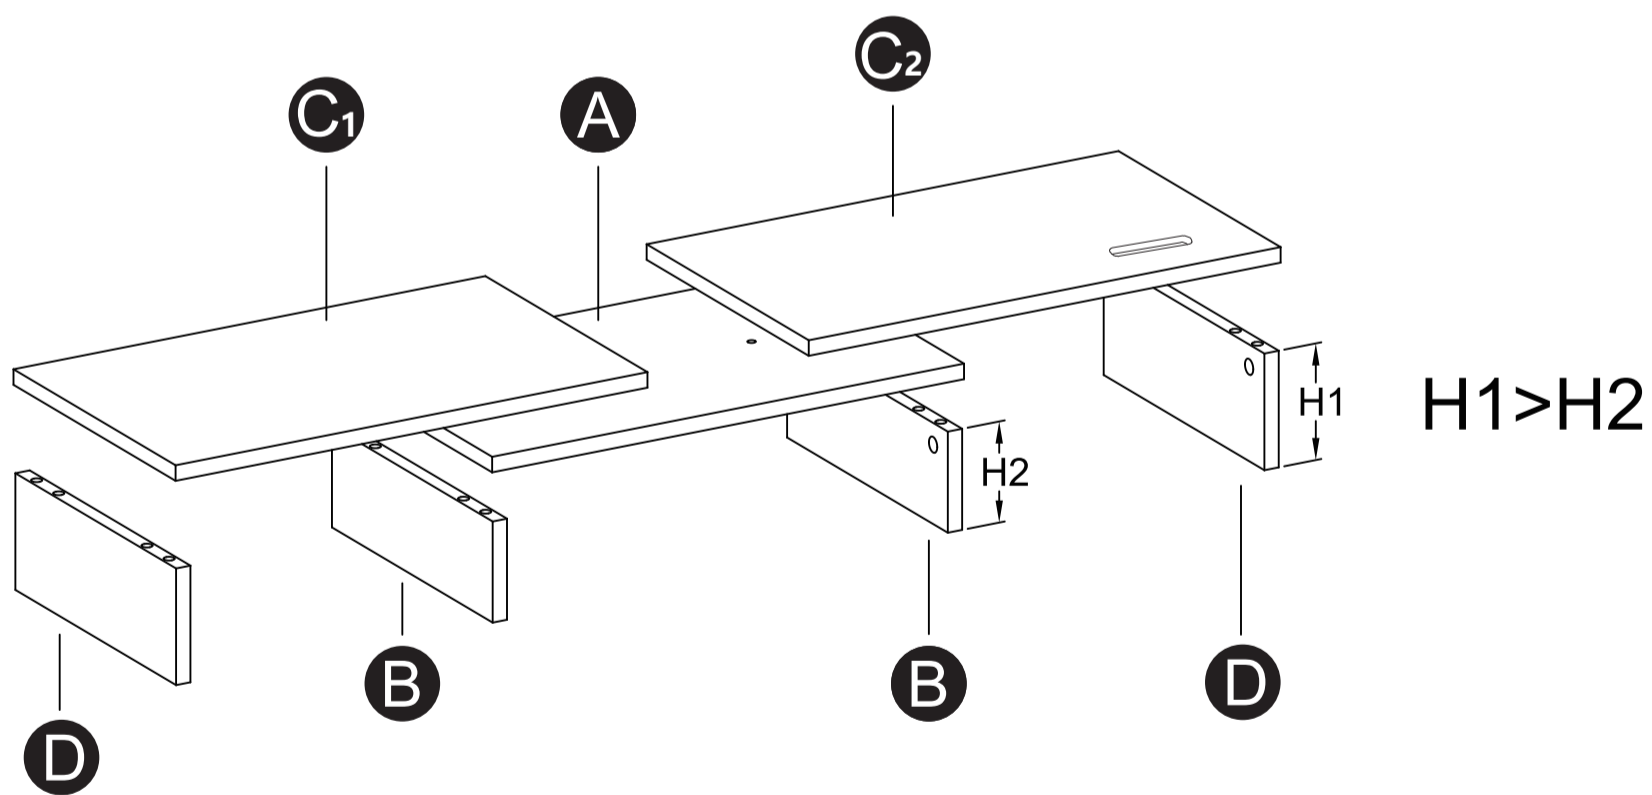

MTR-S3
MTR-S3-WH
MTR-S3-ZM

Importer: CT Global UK Limited
 Address: Tower House Lane, Hedon Road, Hull, UK, HU12 8EE.
 Telephone: + 44 (0)1482 895320 Fax + 44 (0)1482 280189

BONTEC

WHAT'S IN THE BOX

P1x8	P2x8	P3x2	P4x8	P5x8	P6x8	P7x2	P8x1